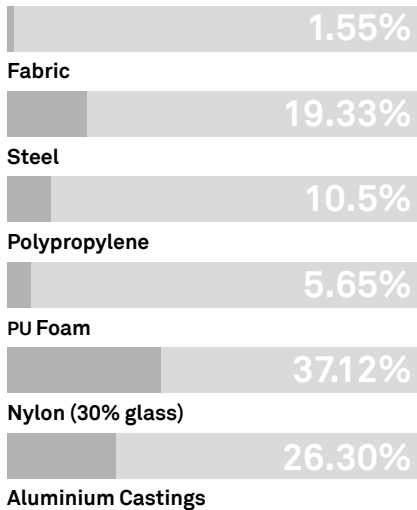

Design by Senator

ENVIRONMENTAL

Material Content

Components are constructed of the following

Recycled Content

Contains up to 36.5% of Recycled Material

Recyclability

The range is 100% recyclable