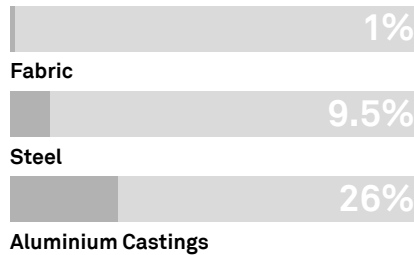

Design by Senator

ENVIRONMENTAL

Material Content

Components are constructed of the following

Recycled Content

Contains up to 36.5% of Recycled Material

Recyclability

The range is 100% recyclable