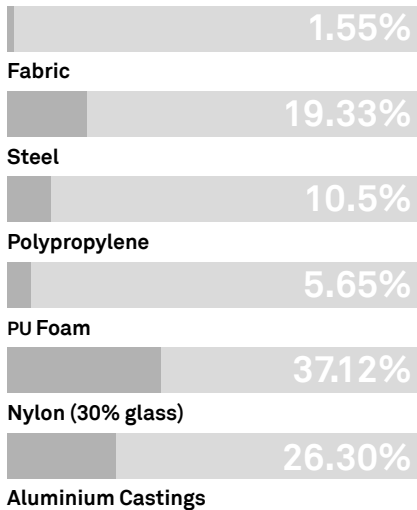

ENVIRONMENTAL

Material Content

Components are constructed of the following