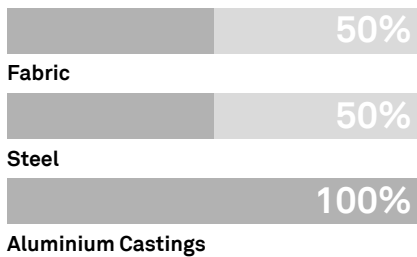

ENVIRONMENTAL

Material Content

Components are constructed of the following