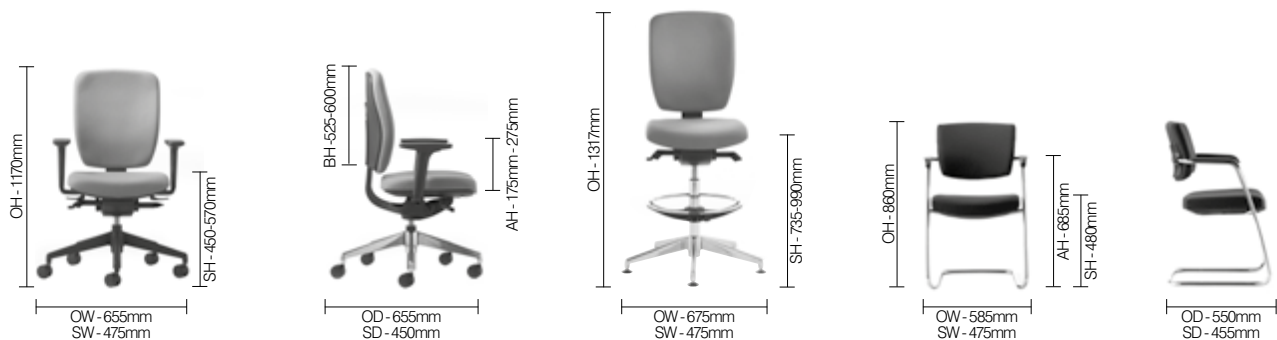

### Standard Features (\*Selected models only)

- Black components
- Injection moulded 5 star plastic base
- 60mm castors\*
- Gas lift - 150kg\*
- Stool height gas lift, adjustable footring and glides\*Synchronised mechanism with adjustable tension, back locking function in four positions including locking upright
- 70mm back height adjustment
- Width and height adjustable arms\*
- 60mm castors\*

Integrated user instructions\*

Limited recline function\*

### Optional Features

- Seat depth adjustment 40mm\*
- Extended seat depth adjustment 85mm\*
- Negative seat tilt and seat depth adjustment (linked option) 40mm or 85mm\*
- Adjustable lumbar
- Two-tone upholstery
- Castors for hard and soft floor coverings
- Gas lift options

## DIMENSIONS