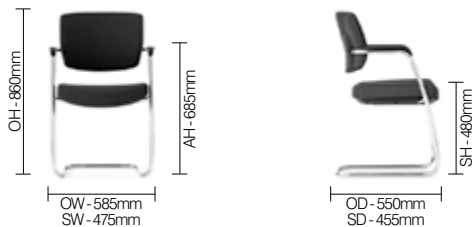

Stacks upto 3 high
Tubular steel cantilever frame
Soft touch arm pads

Optional Features

Plastic glides
Plastic glides with felt
Two-tone upholstery

Performance Standards

EN5459-2:2000+A8:2008
BS5459-2:2000+A8:2008-FS055
BSEN1335PT1:2000
BSEN1335:2009 PT2/3
NPR1813
EN ISO 9241-5:1999

DIMENSIONS

Senator

Sprint Visitor

This simple, elegantly proportioned, contemporary cantilever visitor chair is a valued part of the range. Its styling follows that of the Sprint task chair with beautifully detailed upholstery and deep cushioning. It delivers instant visual appeal and lives up to its promise in terms of comfort.